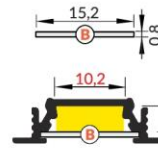

ABDECKUNG

Abdeckung B einschiebbar
Farben: transparent, satiniert, opal
Material: PC, PP, PP

Abdeckung C einclipsbar
Farben: transparent, opal
Material: PMMA

Abdeckung C einclipsbar Linse
Farben: transparent
Material: PC

07-300013-1508 slide
Abdeckung B 1000 transparent
B transparent

07-300012-1508 slide
Abdeckung B 1000 gefrostet
B satiniert

07-300011-1508 slide
Abdeckung B 1000
B opal

07-300023-1338 click
Abdeckung C 1000 transparent
C transparent

07-300021-1338 click
Abdeckung C 1000 weiss
C opal

07-300033-1338 Linsen
Abdeckung (ca. 60°) C 1000
C Linse