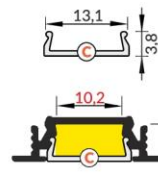

ABDECKUNG

Abdeckung B einschiebbar
Farben: transparent, satiniert, opal
Material: PC, PP, PP

Abdeckung C einclipsbar
Farben: transparent, opal
Material: PMMA

Abdeckung C einclipsbar Linse
Farben: transparent
Material: PC

07-300013-1508 slide
Abdeckung B 1000 transparent
B transparent

07-300012-1508 slide
Abdeckung B 1000 gefrostet
B satiniert

07-300011-1508 slide
Abdeckung B 1000
B opal

07-300023-1338 click
Abdeckung C 1000 transparent
C transparent

07-300021-1338 click
Abdeckung C 1000 weiss
C opal

07-300033-1338 Linsen
Abdeckung (ca. 60°) C 1000
C Linse